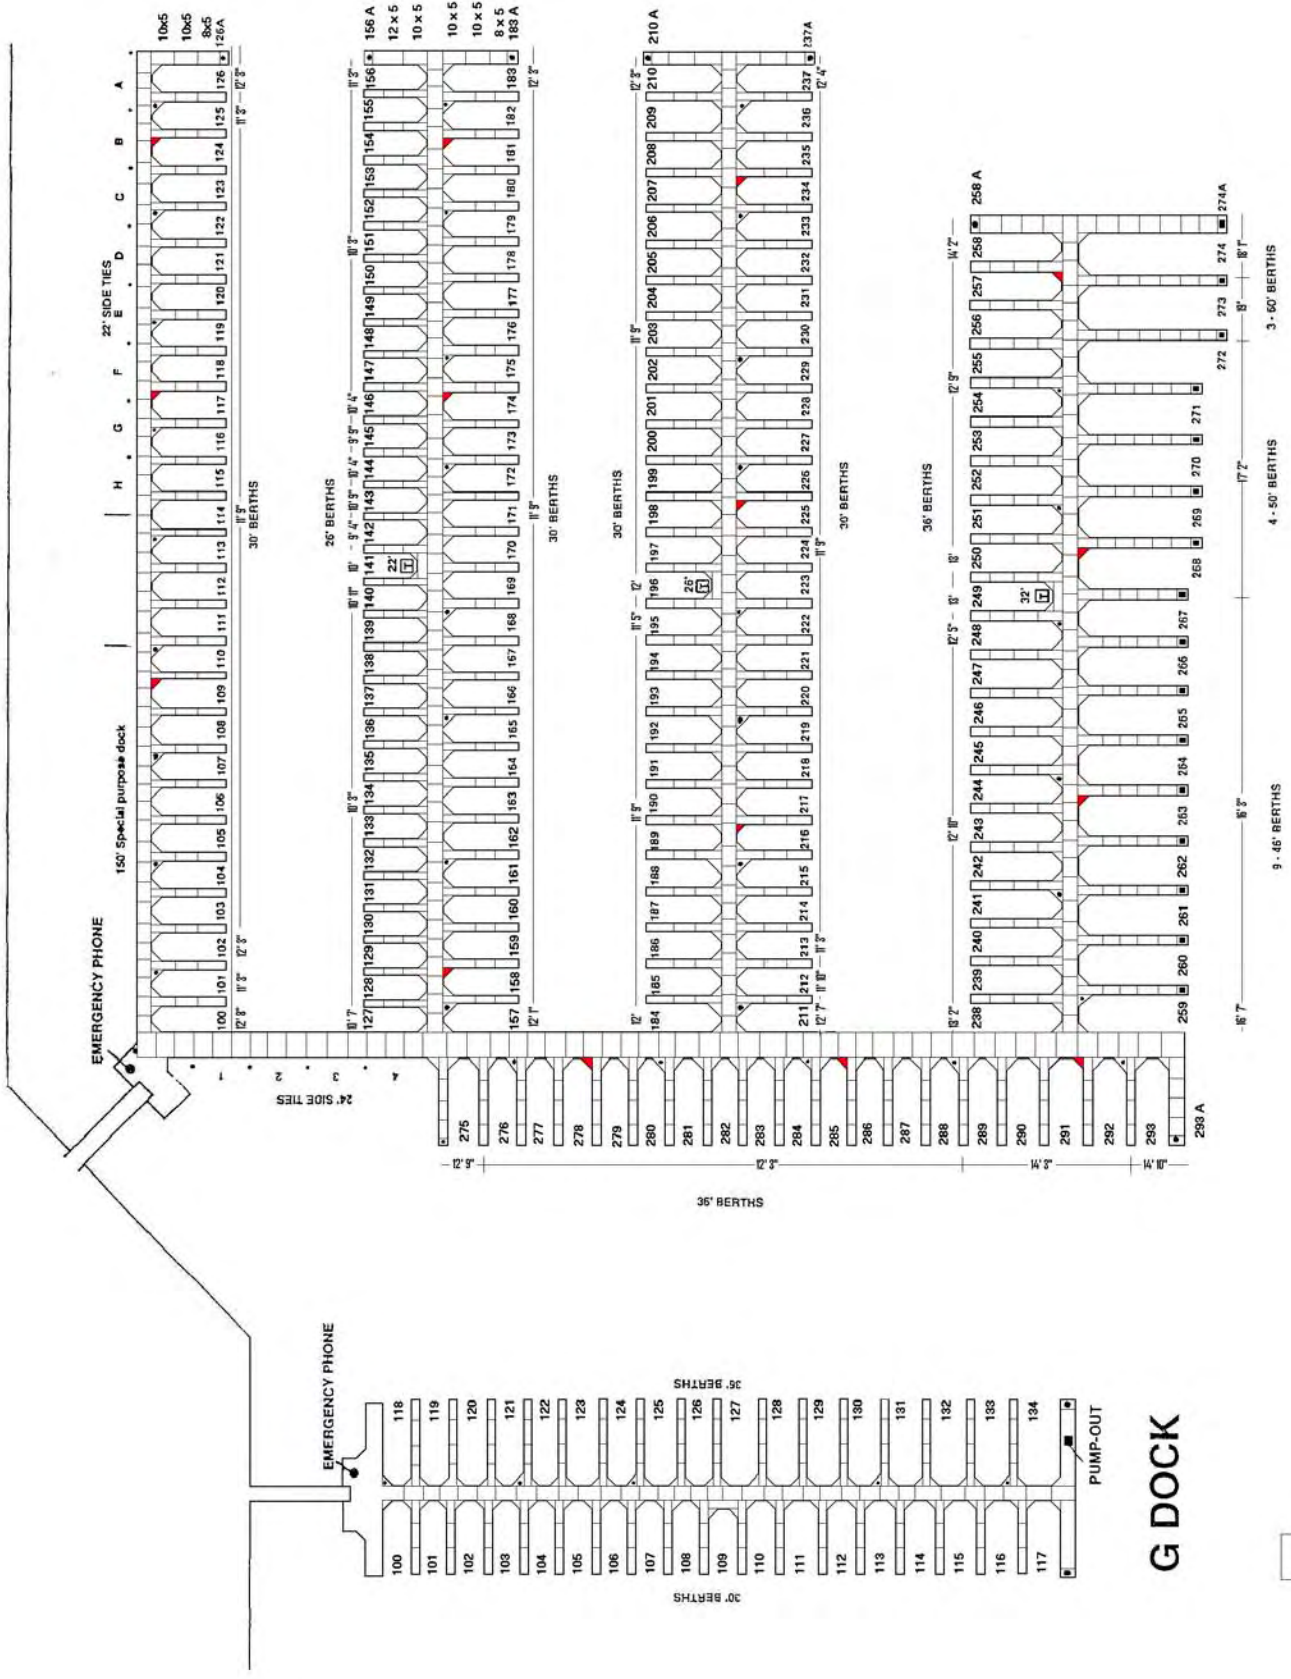

F & G DOCKS

G DOCK

1340 Marina Way South
 Richmond, CA 94804
 Contra Costa County
 510-236-1013

www.marinabayyachtharbor.com

37° 54.5 N
 122° 21.0 W

Marina Bay Yacht Harbor

Nautical Chart #18649
 Monitor Channel 16

- 24 Hour Courtesy Patrol
- Deep Draft Harbor
- Transient Slips
- Telephone, DSL & Wireless Internet
- Free Abundant Parking
- Free Pump Out
- Launch Ramp

Security (510) 815-1804

IMPORTANT!
 ENTER AT CHANNEL MARKER 18
 STAY IN THE MARKED CHANNEL

NO WAKE ZONE

DOLPHIN (MARINA SIGN)

BARBARA & JAY VINCENT PARK

SUNSET POINTE

SHIMADA FRIENDSHIP PARK