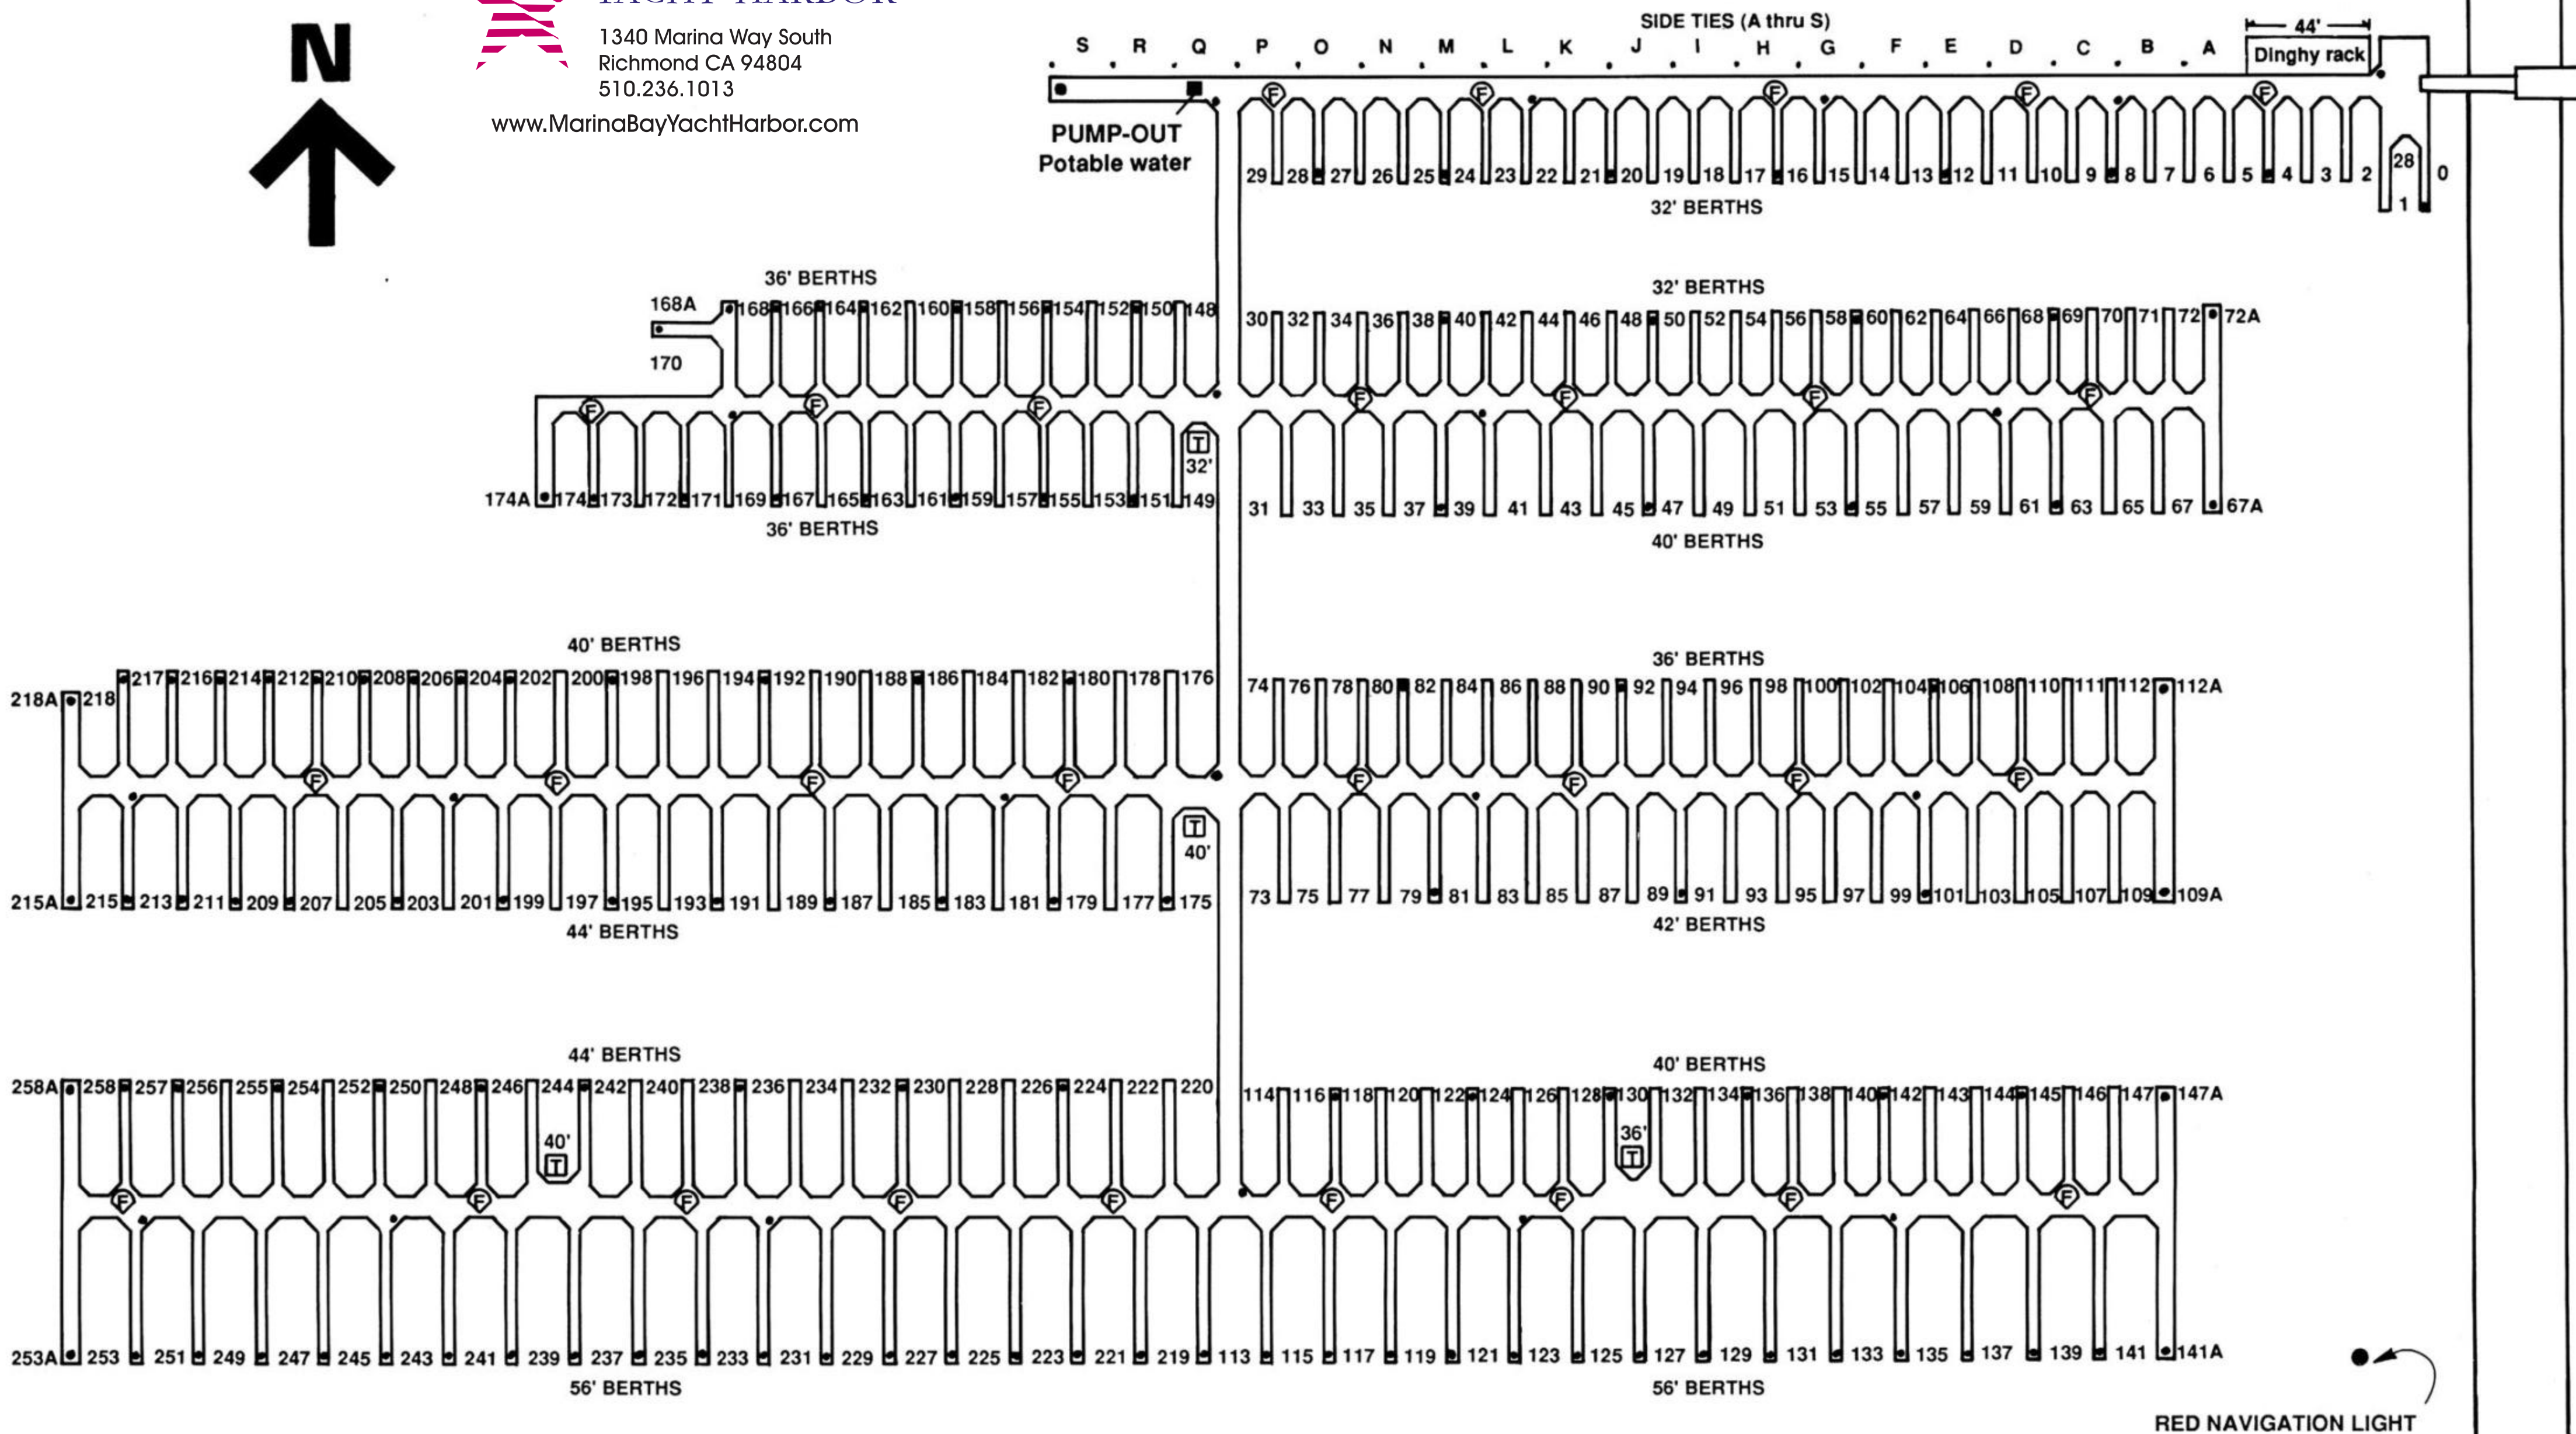

**MARINA BAY  
YACHT HARBOR**

1340 Marina Way South  
Richmond CA 94804  
510.236.1013

www.MarinaBayYachtHarbor.com

**D DOCK**