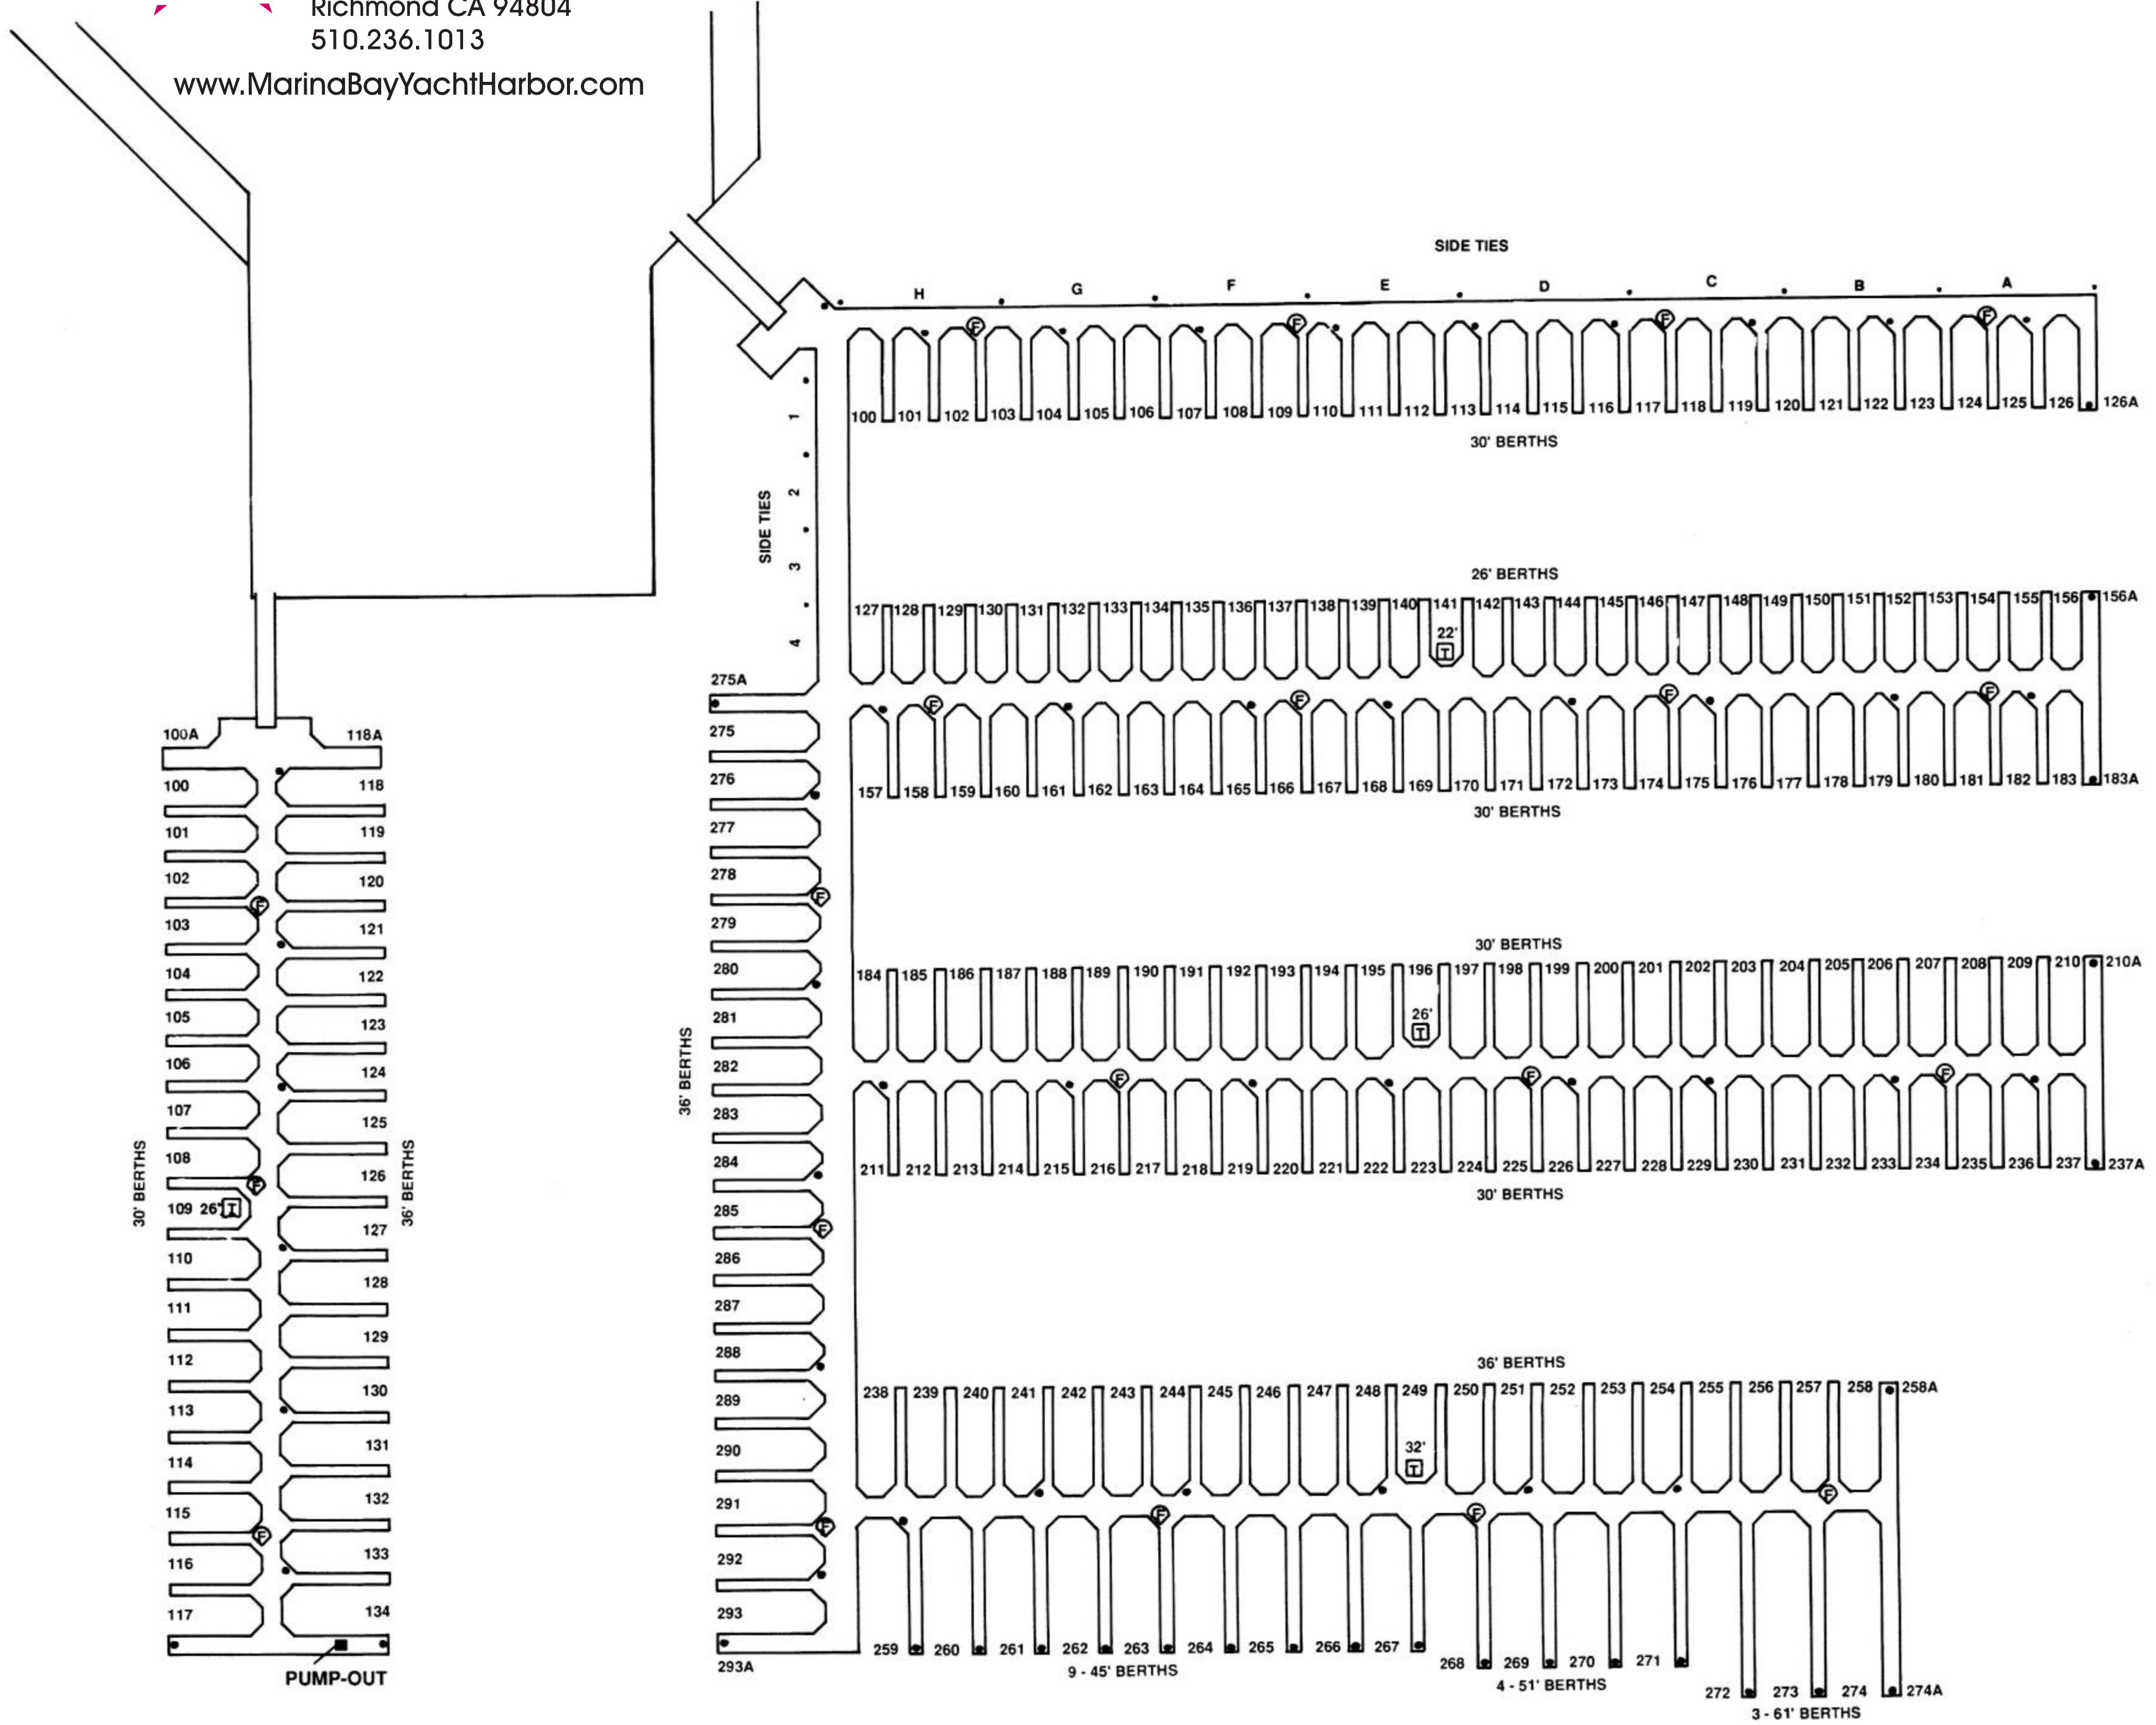

MARINA BAY YACHT HARBOR

1340 Marina Way South
Richmond CA 94804
510.236.1013

www.MarinaBayYachtHarbor.com

G DOCK

F DOCK